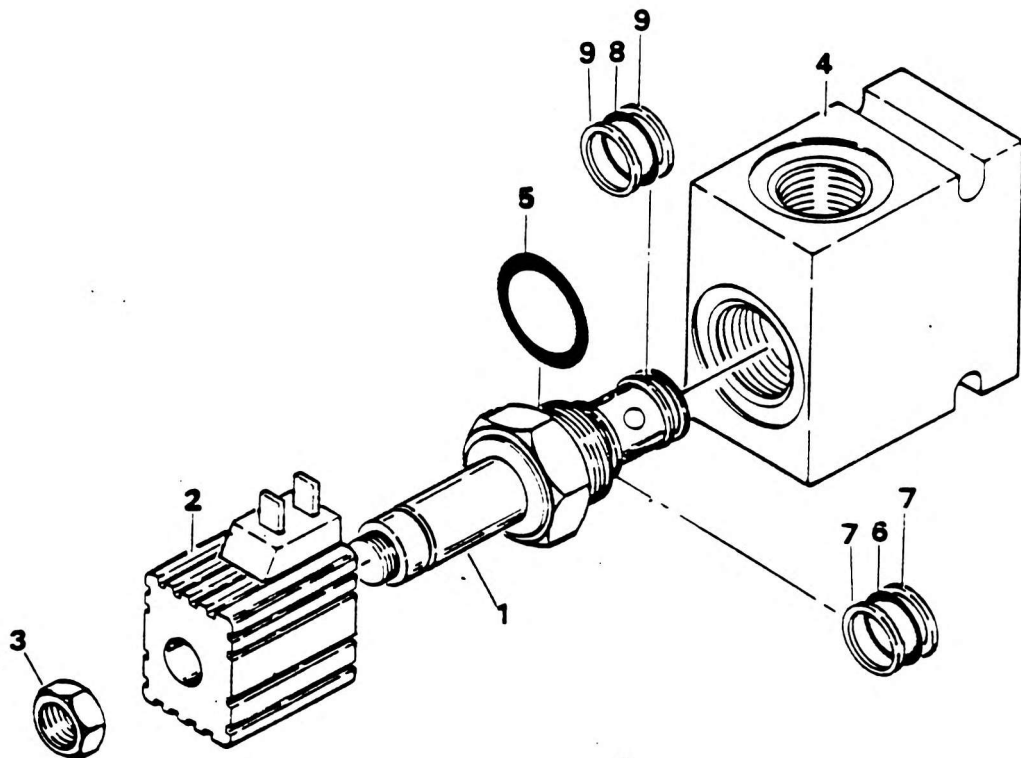

# VALVE ASSEMBLY - SOLENOID

GROVE

NO.	PART NO.	QTY	DESCRIPTION	NO.	PART NO.	QTY	DESCRIPTION
	7-926-001909		COMPLETE ASSY				
	* 9-926-105205		REPAIR KIT				
1	9-926-104808	1	VALVE ASSY - CARTRIDGE				
2	9-926-105564	1	COIL				
3	9-926-104116	1	NUT				
4	NOT SERVICED	1	BODY				
5 *	9-926-105248	1	GASKET				
6 *	9-926-105247	1	O-RING				
7 *	9-926-105240	2	RING, BACK-UP				
8 *	9-926-105246	1	O-RING				
9 *	9-926-105242	2	RING, BACK-UP				